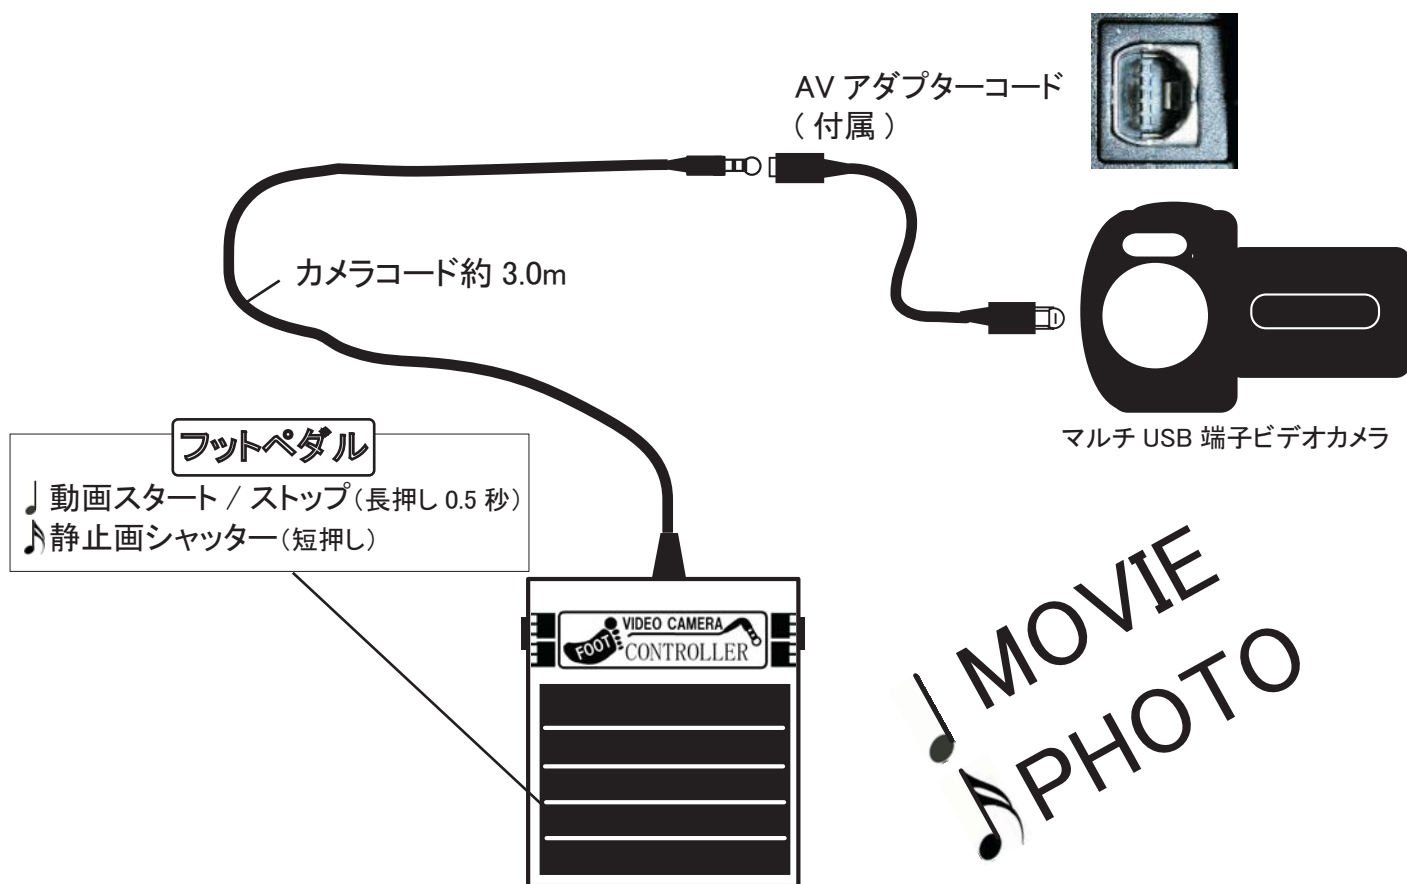

ビデオカメラフットリモコン (A/V リモート端子)

対応ビデオカメラ (A/V 端子・REMOTE 端子)

NEX-VG20H / PJ760V / PJ210 / PJ40V / PJ20 / CX720V
/ PJ590V / XR550V / XR520V / XR500V / XR350V /
XR150 / XR100 / CX700V / CX590V / CX560V / CX550V
/ CX520V / CX500V / CX370V / CX270V / CX180 /
CX170 / CX120 / CX12 / CX7 / HC96 / HC62 / HC48 /
HC9 / HC7 / HC3 / HC1 / FX7 / FX1000 / SX41 / SR300
/ SR220 / SR87 / SR65 / SR62 / SR12 / SR11 / SR8 /
SR7 / SR1 / VG20 / VG20H / TD20V / TG5V / TG1