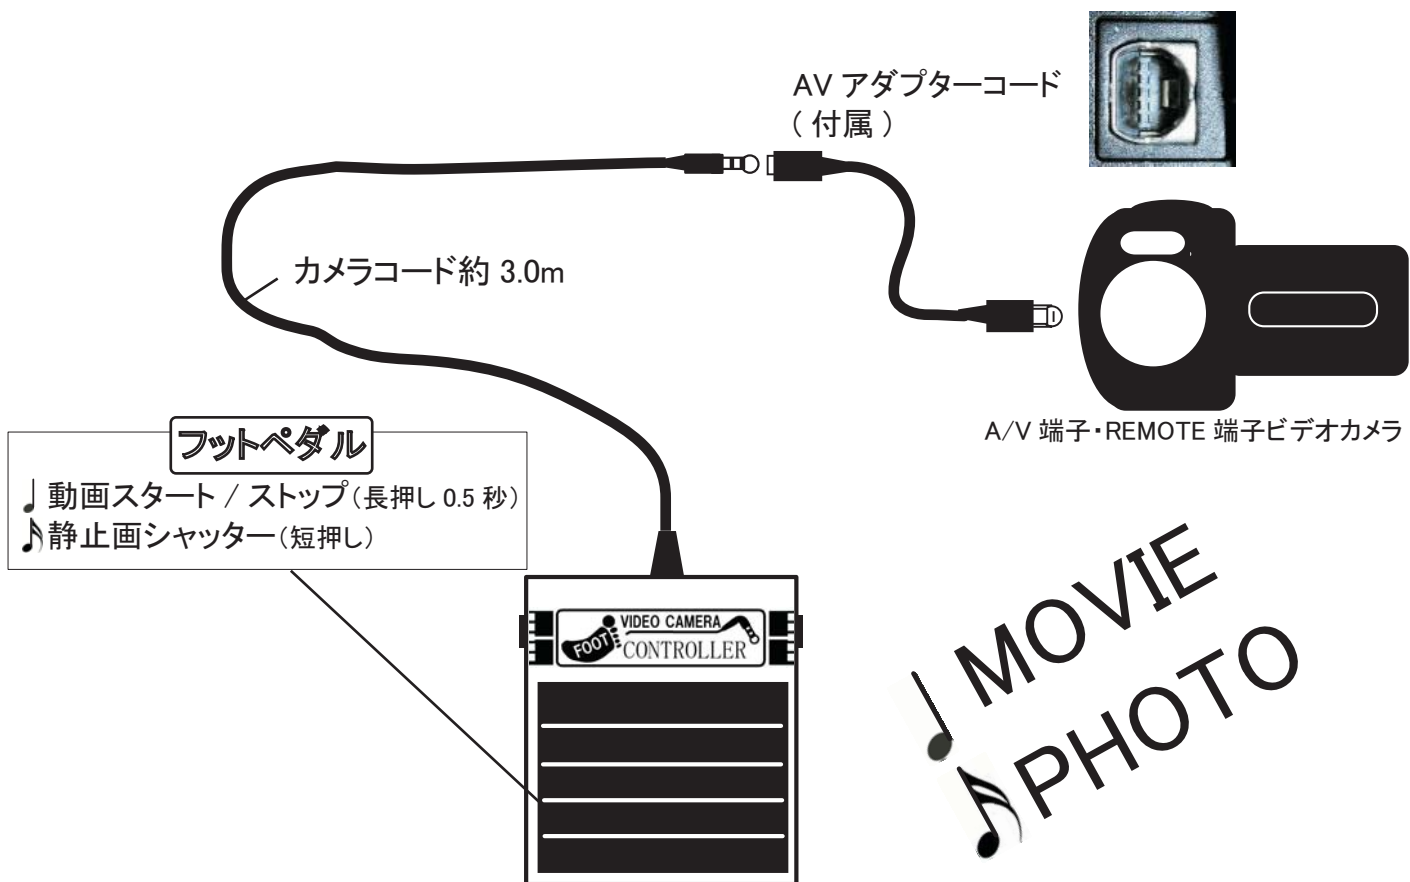

ビデオカメラフットリモコン(A/V リモート端子)

対応ビデオカメラ(A/V 端子・REMOTE 端子)

NEX-VG20H / PJ760V / PJ210 / PJ40V / PJ20 / CX720V
/ PJ590V / XR550V / XR520V / XR500V / XR350V /
XR150 / XR100 / CX700V / CX590V / CX560V / CX550V
/ CX520V / CX500V / CX370V / CX270V / CX180 /
CX170 / CX120 / CX12 / CX7 / HC96 / HC62 / HC48 /
HC9 / HC7 / HC3 / HC1 / FX7 / FX1000 / SX41 / SR300
/ SR220 / SR87 / SR65 / SR62 / SR12 / SR11 / SR8 /
SR7 / SR1 / VG20 / VG20H / TD20V / TG5V / TG1